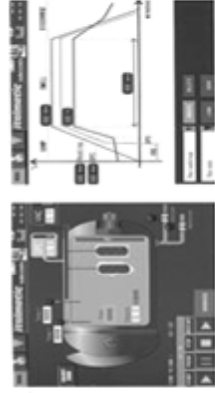

# Precure Retreading System

FINISHING TYRE

AIT AUTOCLAVE

w/ COMPUTERIZED  
CONTROL PANEL  
&  
CARTRIDGE LOADING  
CURING

CUSHION GUM EXTRUDER BUILDER

The Building Machine  
Made for the Pre-cured  
Process

PMTC 75 - 10/24,5

INSPECTION

GRIFO

SCEROMATIC

BUFFING

PL 64 w/ computerized  
control panel

Matic Top

CEMENTING