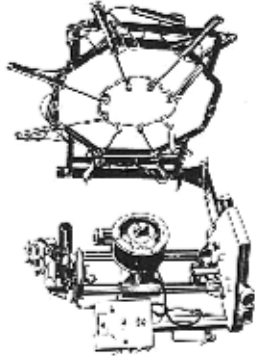

Euro System Standard

Precure Retreading System

FINISHING TYRE

INSPECTION

GRIFO

AIT AUTOCLAVE
w/ COMPUTERIZED
CONTROL PANEL

CURING

ENVELOMATIC
The Building Machine
Made for the Pro-cured
Process